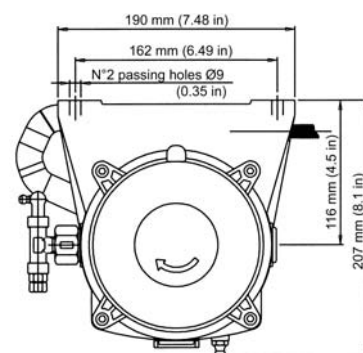

PUMPING ELEMENT	
Delivery per min at 20°C (+68°F)	c. 2.8 cm ³ (0.17 cu.in)
Outlet Port	1/4" BSP
Incorporated Pressure by-pass	250 bar standard (3675 psi)
Nonreturn valve	Included on outlet.

OPTIONAL TIMER MODULE	
Work Time (ON Time)	Min. 20 sec. - max 8 min.
Pause Timer (OFF Time)	Min. 5 min. - max 12 hr.
Short-circuit protection	Included

Dimensions				
		2 lt	4 lt	8 lt
h	mm.	320	340	515
	inch.	12.59	13.38	20.27

Web site:
<http://www.dropsa.com>

E-mail:
sales@dropsa.com

WK 13/04
C2059PE

ITALY
Dropsa SpA
t.(+39) 02-250791
f.(+39) 02-25079767