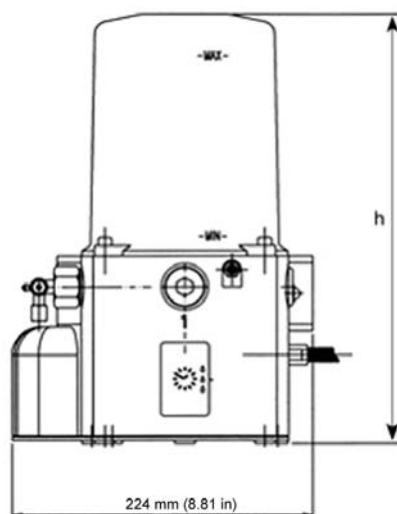

PUMPING ELEMENT	
Delivery per min at 20°C (+68°F)	c. 2.8 cm ³ (0.17 cu.in)
Outlet Port	1/4" BSP
Incorporated Pressure by-pass	250 bar standard (3675 psi)
Nonreturn valve	Included on outlet.

OPTIONAL TIMER MODULE	
Work Time (ON Time)	Min. 20 sec. - max 8 min.
Pause Timer (OFF Time)	Min. 5 min. - max 12 hr.
Short-circuit protection	Included

Dimensions				
		2 lt	4 lt	8 lt
h	mm.	320	340	515
	inch.	12.59	13.38	20.27

Web site:
<http://www.dropsa.com>

E-mail:
sales@dropsa.com

WK 13/04
C2059PE

ITALY
Dropsa SpA
t.(+39) 02-250791
f.(+39) 02-25079767